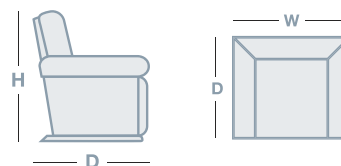

## IN THE RANGE

W D H

 Rocker Recliner 700mm 935mm 1030mm

 Power XR Recliner 700mm 1010mm 1015mm

 Rocker Recliner w/adj. headrest 700mm 935mm 1030mm

 Lift Chair 670mm 1035mm 1040mm

 2 Seater 1205mm 940mm 1015mm

 2 Seater Glideaway 1460mm 990mm 1015mm

 3 Seater 1715mm 940mm 1015mm

 3 Seater Glideaway 2035mm 990mm 1015mm

## HOW TO MEASURE